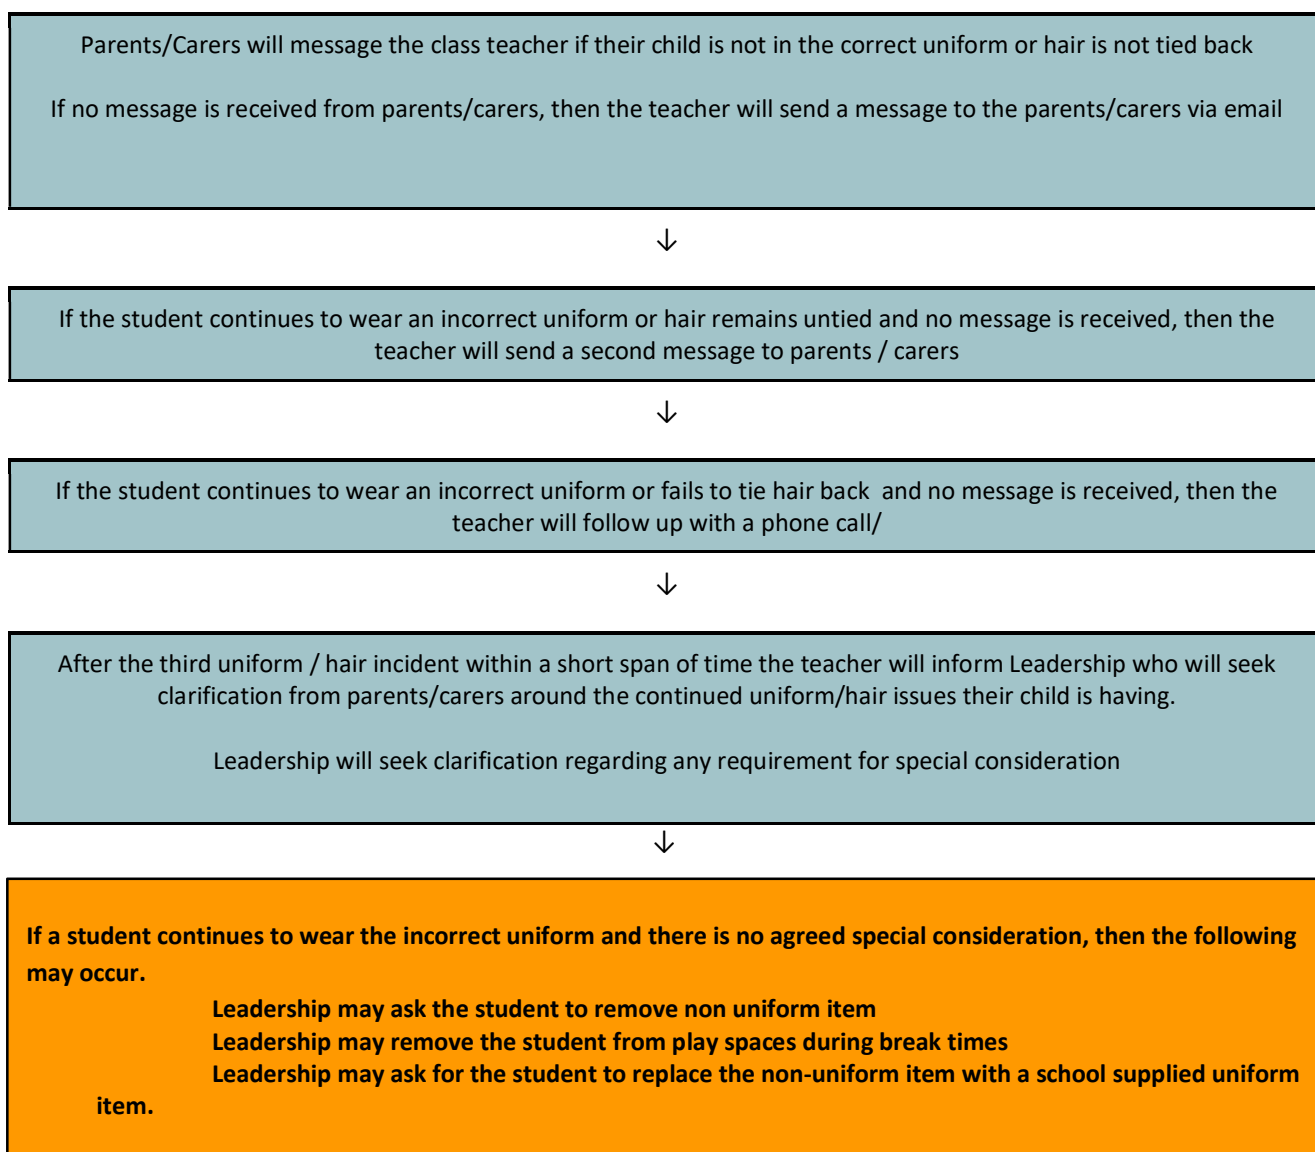

# Incorrect Uniform / Hair Process

Steps to follow if the incorrect uniform is worn

At St Catherine of Siena Catholic Primary School, students wear a compulsory student uniform with a sense of pride in belonging to the school community. The student uniform promotes equity and equality, self-discipline and care.

## Expectations

- All students wear the appropriate school uniform

## Process